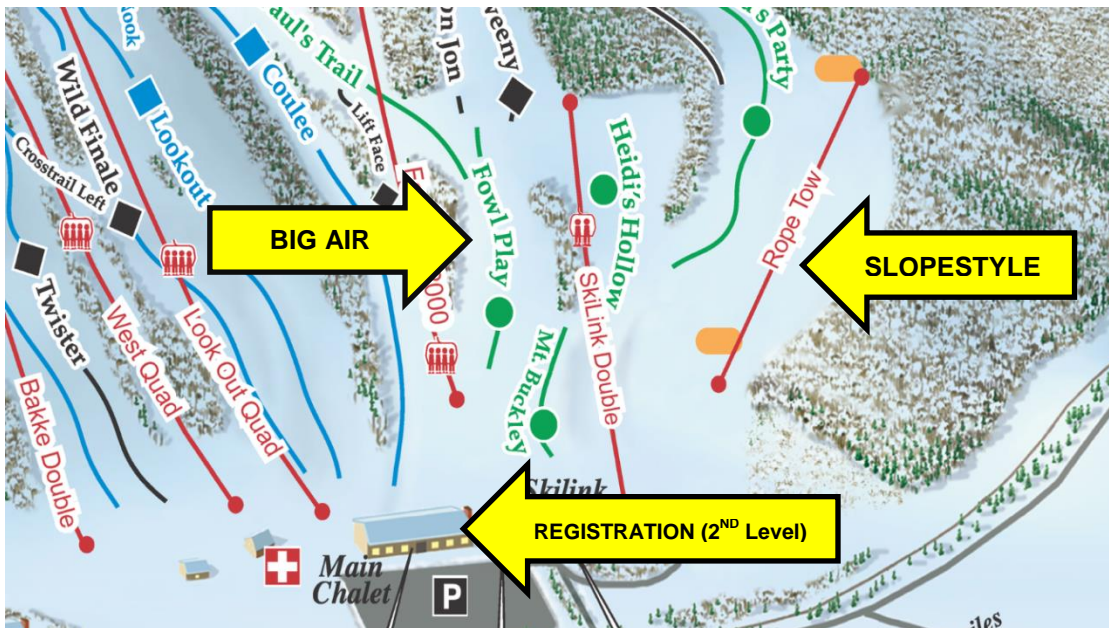

Welch Village MSDL D-Team Competition – January 27th, 2019

- 8:30 – 9:30** Registration – Upstairs in the Vista Room (2nd level of main chalet)
 - 8:45** Coaches/Volunteer Meeting – Black Diamond Bar (2nd level of main chalet)
 - 9:00 – 9:30** Course Inspection
 - 9:30 – 11:30** Morning competition rotation – Groups E-H Slopestyle / Group A-D Big Air
 - 11:30 – 12:30** Lunch and Course Inspections
 - 12:30 – 2:30** Afternoon competition rotation – Group A-D Slopestyle / Group E-H Big Air
- Awards to Follow at 4PM in front of main chalet**

Group A SB Boys 11
Group B SB Girls All Ages
Group C SB Boys 12
Group D SB Boys 13

Group E TT Boys 11 & Under / TT Girls All Ages
Group F SB Boys 10 & Under
Group G TT Boys 12+
Group H SB Boys 14+

BIG AIR	9:30 BA	10:30 BA	LUNCH	12:30 BA	1:30 BA
<i>Fowl Play</i>	Group A Group B	Group C Group D		Group E Group F	Group G Group H
SLOPESTYLE	9:30 SS	10:30 SS	LUNCH	12:30 SS	1:30 SS
<i>Rope Tow</i>	Group E Group F	Group G Group H		Group A Group B	Group C Group D

Big Air is being held on Fowl Play and Slopestyle in the Welch Village Terrain Park (Rope Tow).

Team buffet tables of snacks, drinks, crock pots, etc. will not be allowed at Welch Village due to anticipated large crowds and limited chalet space. Thank you for understanding and for your cooperation. Save on lift tickets if you purchase your tickets online in-advance at welchvillage.com. Online tickets must be purchased by midnight the day before you plan to ski. **ONLINE DAY TICKET AND COMPETITION RELEASES MUST BE SIGNED BY PARENTS BY MIDNIGHT ON 1/23/19** (See links to releases in email for your team's coach). **PAPER COPIES WILL BE AVAILABLE FOR SIGNING AT REGISTRATION, BUT A PARENT OR LEGAL GUARDIAN MUST BE PRESENT TO SIGN TO SIGN THE PAPER COPY.**